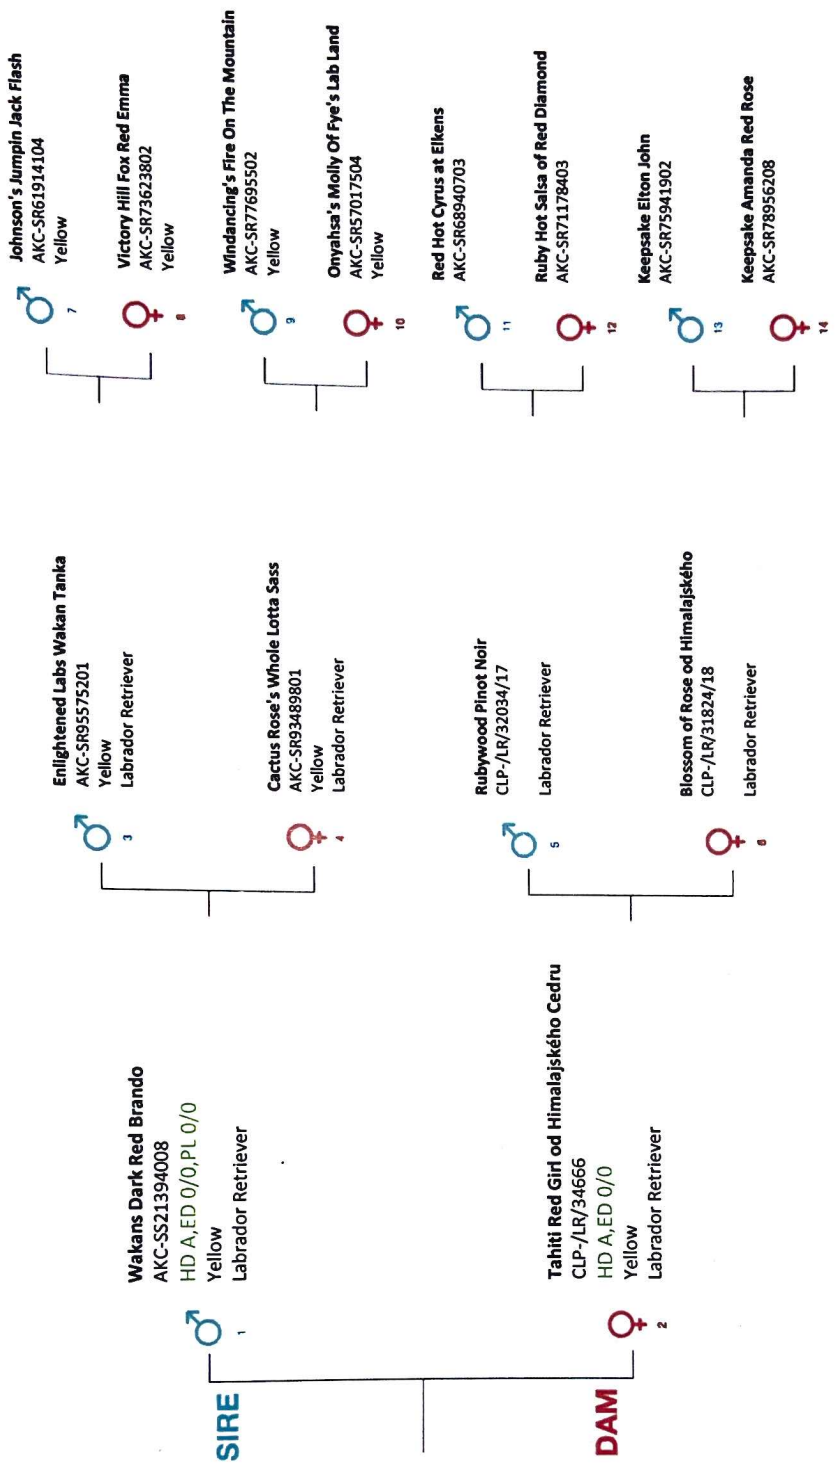

PEDIGREE

Wake Me Up
Dark Red VAN DE
ARTHISHOEVE
LOSH : 01375335

Breed: Labrador Retriever
 Microchip: 981100006076779
 Color: Yellow
 Sex: Male
 Date of birth: 16/04/2023
 Breeder(s): Pirsoul Céline, Van Loo Jelle

Owner(s)
 Van Loo Jelle, 233 Hoogboomsteeweg, 2950
 KAPellen, Belgium

Nature of tail at birth
 FULL

Health test(s) of the dog
 Certified as accurate on 17/10/2023

Mrs. Viviane Boesmans
 President of the "Belgian Royal Canine Society"
SRSH KMSH
 Belgian Royal Canine Society

Mr Vercauter Thierry
 General Secretary of the "Belgian Royal Canine Society"

(1) Wakans Dark Red Brando AKC-SS21394008
 (2) Tahiti Red Girl od Himalajského Cedru CLP-/LR/34666